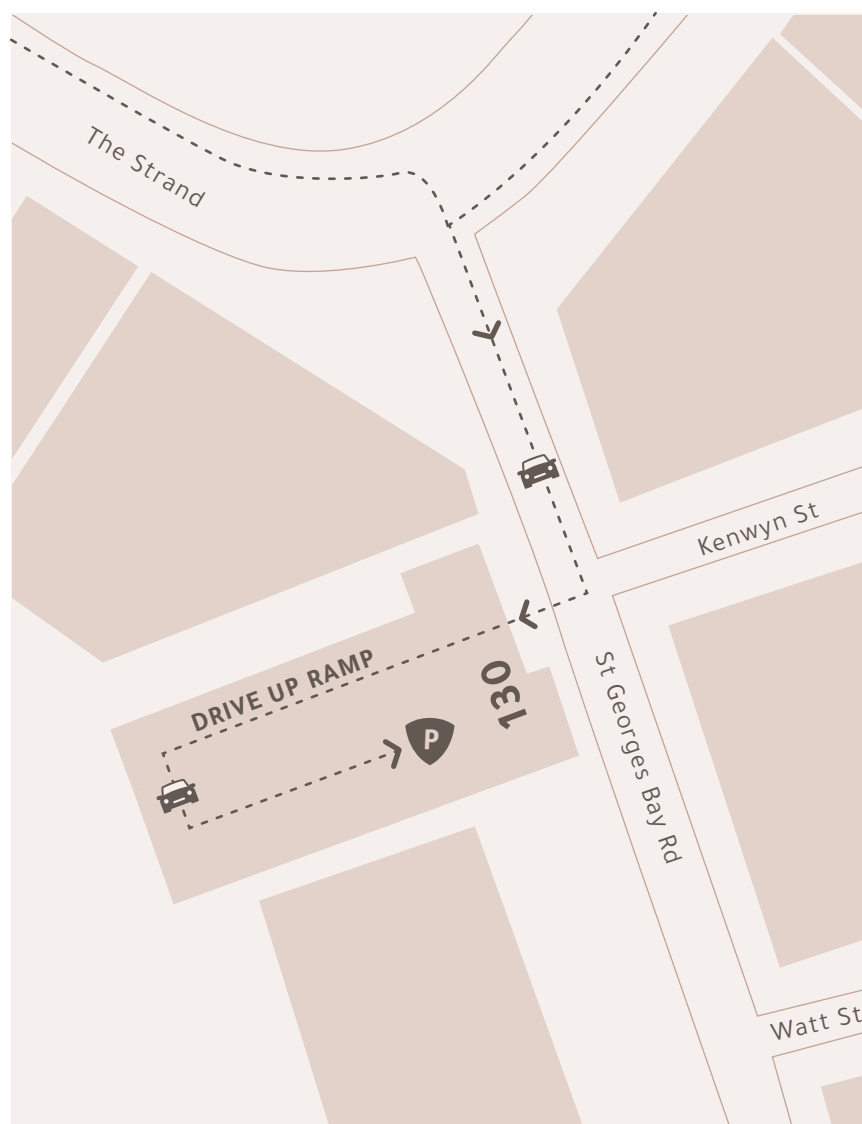

OFFICE DIRECTIONS

CLIENT CAR PARK ON DECK

- Enter St Georges Bay Rd from The Strand
- Take the first driveway on the right and drive up the ramp
- Park in the last two carparks on the right
- Enter through the door next to the last carpark
- Go to the end of the hallway
- Follow the stairs one level down
- Walk across the landing, go through the glass door
- Step up a few stairs & enter the first big wooden door on your left
- WELCOME!