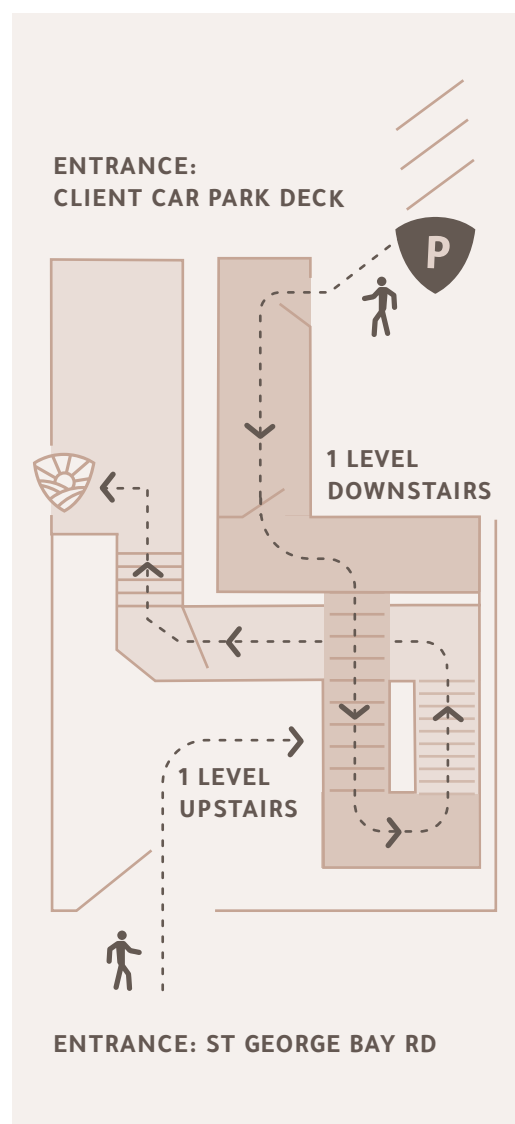

OFFICE DIRECTIONS

CLIENT CAR PARK ON DECK

- Enter St Georges Bay Rd from The Strand
- Take the first driveway on the right and drive up the ramp
- Park in the last two carparks on the right
- Enter through the door next to the last carpark
- Go to the end of the hallway
- Follow the stairs one level down
- Walk across the landing, go through the glass door
- Step up a few stairs & enter the first big wooden door on your left
- WELCOME!